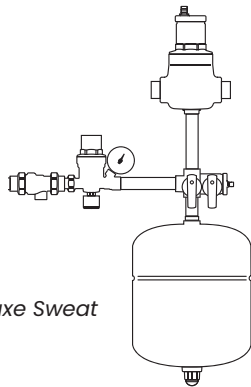

Deluxe Press Connections

Deluxe Press Connections Boiler Trim Kits

PROPPBTK-1DLXPR
#619115
1" Deluxe Press Boiler Trim Kit

PROPPBTK-114DLXPR
#619114
1-1/4" Deluxe Press Boiler Trim Kit

Boiler Trim Kits

Standard

Deluxe IPS

Deluxe Sweat

Deluxe Press

Specifications

PurePro Standard IPS Boiler Trim Kits

#316483 PROPPBTK-1STD 1" Standard IPS Boiler Trim Kit	#316484 PROPPBTK-114STD 1-1/4" Standard IPS Boiler Trim Kit
AMT30	Amtrol® EX-30 4.4 Gallon Expansion Tank
AMT140-470	1/2" NPT Tank Service Check
AMT443 / AMT444	Amtrol Air Purger, 1" / 1-1/4"
AMT700QC	Amtrol Automatic Float Vent with Service Check
WATB91IS-12	Watts 91IS-12 Backflow Preventer & Fill Valve
NIP12X4BR	1/2" x 4" Brass Nipple (2)
BRA12T	1/2" Brass Tee (1)