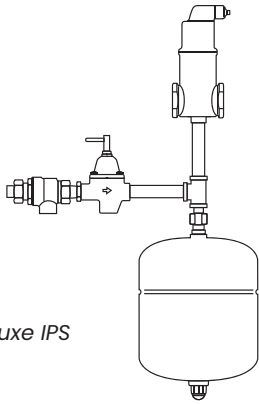

Deluxe Press Connections

Deluxe Press Connections Boiler Trim Kits

PROPPBTK-1DLXPR
#619115
1" Deluxe Press Boiler Trim Kit

PROPPBTK-114DLXPR
#619114
1-1/4" Deluxe Press Boiler Trim Kit

Boiler Trim Kits

Standard

Deluxe IPS

Deluxe Sweat

Deluxe Press

Specifications

PurePro Standard IPS Boiler Trim Kits

#316483 PROPPBTK-1STD 1" Standard IPS Boiler Trim Kit	#316484 PROPPBTK-114STD 1-1/4" Standard IPS Boiler Trim Kit
AMT30	Amtrol® EX-30 4.4 Gallon Expansion Tank
AMT140-470	1/2" NPT Tank Service Check
AMT443 / AMT444	Amtrol Air Purger, 1" / 1-1/4"
AMT700QC	Amtrol Automatic Float Vent with Service Check
WATB91IS-12	Watts 91IS-12 Backflow Preventer & Fill Valve
NIP12X4BR	1/2" x 4" Brass Nipple (2)
BRA12T	1/2" Brass Tee (1)