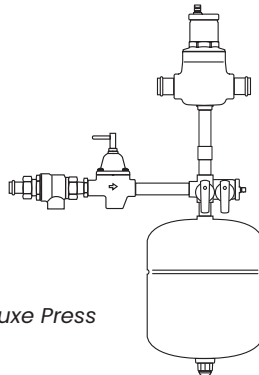

Deluxe Press Connections

Deluxe Press Connections Boiler Trim Kits

PROPPBTK-1DLXPR
#619115
1" Deluxe Press Boiler Trim Kit

PROPPBTK-114DLXPR
#619114
1-1/4" Deluxe Press Boiler Trim Kit

Boiler Trim Kits

Standard

Deluxe IPS

Deluxe Sweat

Deluxe Press

Specifications

PurePro Standard IPS Boiler Trim Kits

#316483 PROPPBTK-1STD 1" Standard IPS Boiler Trim Kit	#316484 PROPPBTK-114STD 1-1/4" Standard IPS Boiler Trim Kit
AMT30	Amtrol® EX-30 4.4 Gallon Expansion Tank
AMT140-470	1/2" NPT Tank Service Check
AMT443 / AMT444	Amtrol Air Purger, 1" / 1-1/4"
AMT700QC	Amtrol Automatic Float Vent with Service Check
WATB91IS-12	Watts 91IS-12 Backflow Preventer & Fill Valve
NIP12X4BR	1/2" x 4" Brass Nipple (2)
BRA12T	1/2" Brass Tee (1)