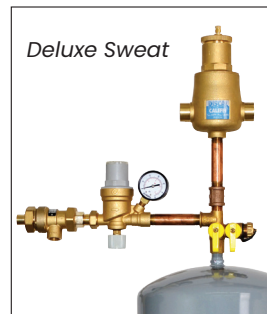

Deluxe Sweat

Deluxe Sweat Boiler Trim Kits

PROPPBTK-1DLXS
#580960
1" Deluxe Sweat Boiler Trim Kit

PROPPBTK-114DLXS
#580961
1-1/4" Deluxe Sweat Boiler Trim Kit