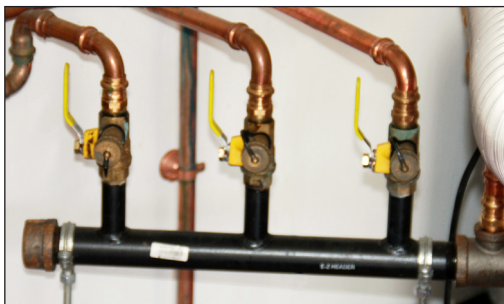

3+1 Universal EZ Zone Pack Kit

In an easy-to-use box, the PurePro Universal EZ Zone Pack Kit has everything you need for a boiler header system with up to five heat zone valves.

With their pre-installed Caleffi Z-One zone valve bodies and Webstone shutoff valves w/purge, Universal EZ Zone Pack Kits save over two hours of labor. The NPT connections allow installation, flexibility to press, sweat, copper, and Pex.

PurePro offers a “two for one” Caleffi Zone Valve Guarantee. If a Caleffi zone valve fails, we will give you a second zone valve **FREE**.

3+1 Universal EZ Zone Pack

Boiler Header System with 3 pre-installed Caleffi Z-One zone valve bodies, 3 Webstone shutoff valves with purge, and additional high-flow port connection for a PurePro Indirect water heater.

5+1 Universal EZ Zone Pack

Boiler Header System with 5 pre-installed Caleffi Z-One zone valve bodies, 5 Webstone shutoff valves with purge, and an additional high-flow port connection for a PurePro Indirect water heater.