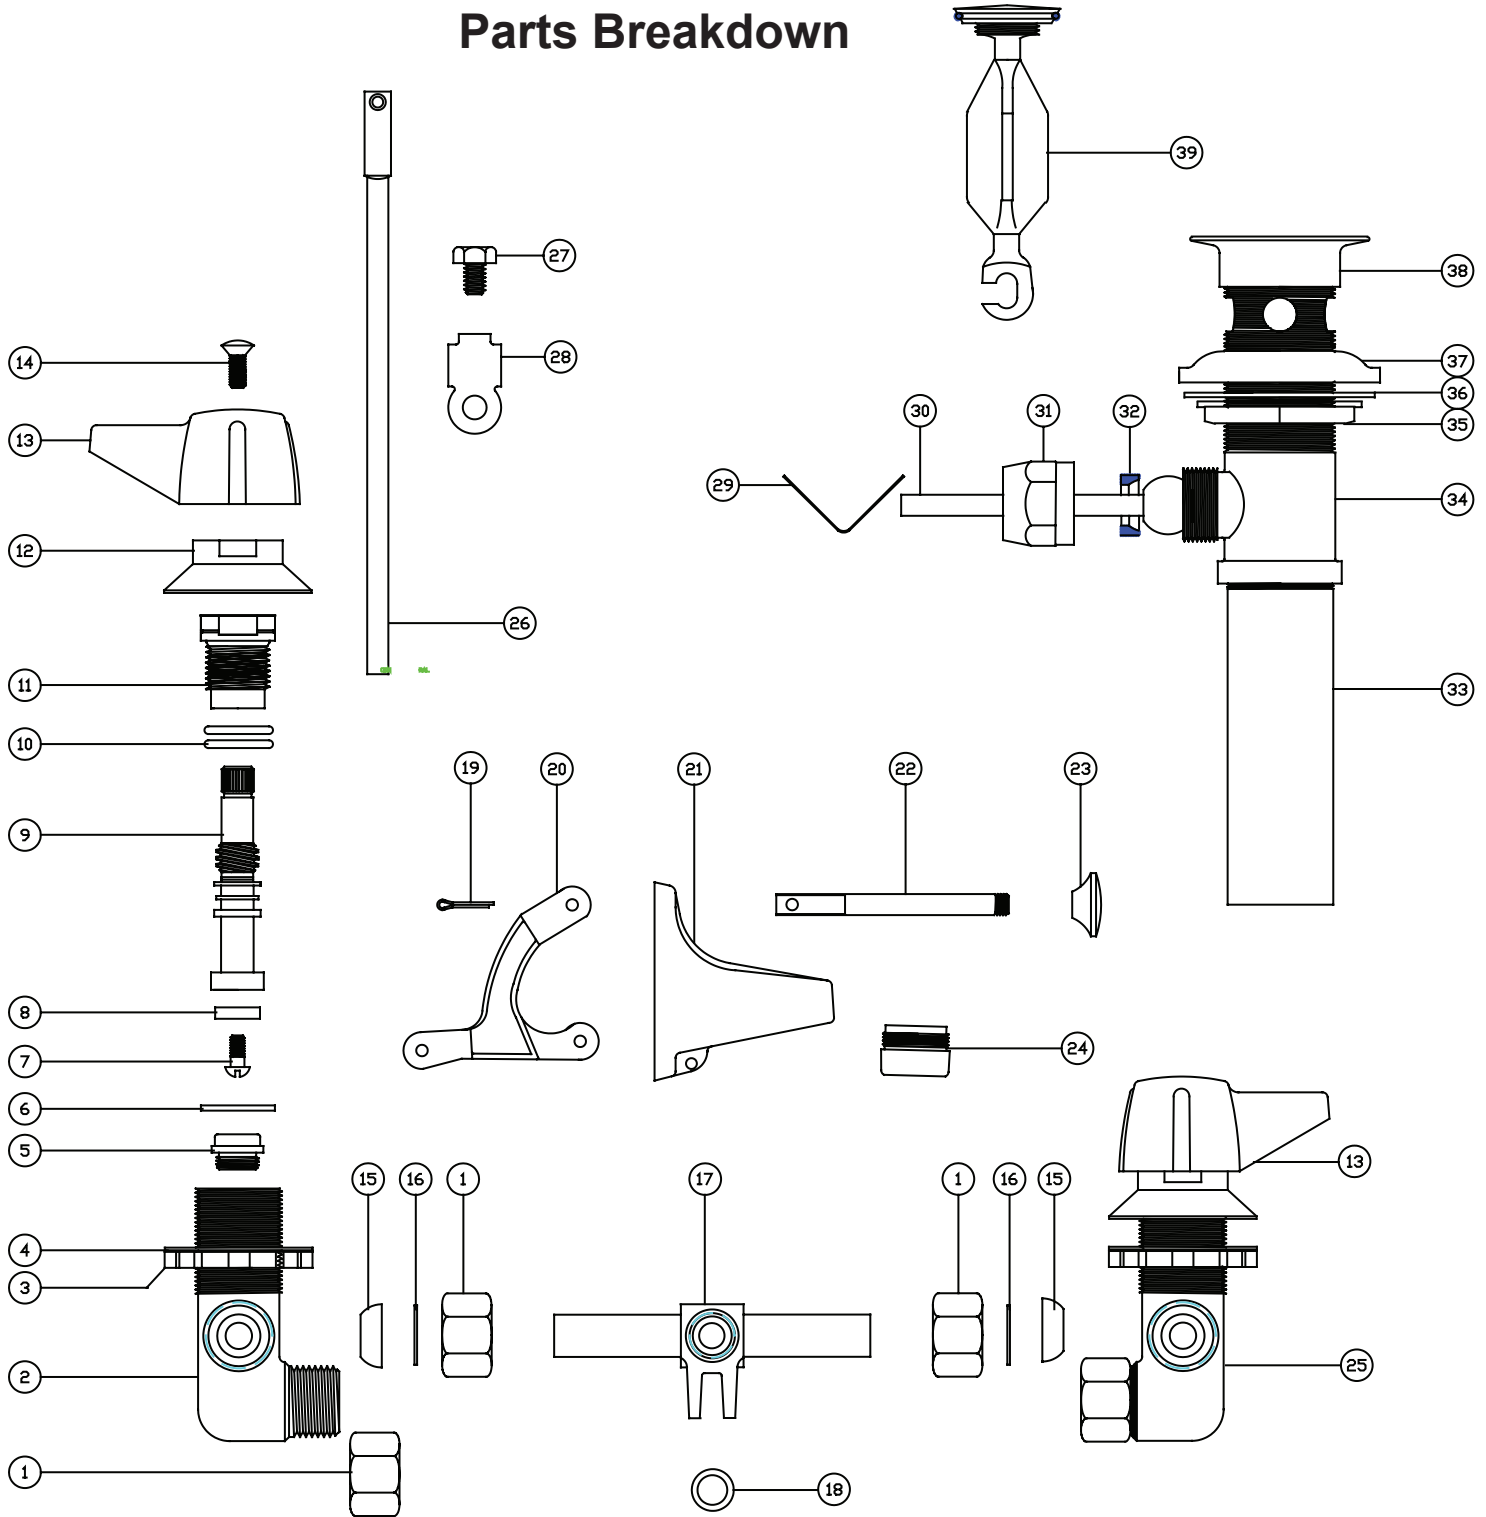

Central Brass

C O M P A N Y

Brecksville, Ohio 44141

Phone: (216) 883-0220 Fax: (440) 526-5745

www.CentralBrass.com

**MODEL NO. 1177-DA
LAVATORY FAUCET**

Parts Breakdown

The parts listed in the parts breakdown above may not be offered separately as replacement parts. Please review the Replacement Parts page for the authorized replacement parts that are available for this item.

Central Brass

COMPANY

**MODEL NO. 1177-DA
LAVATORY FAUCET**

Brecksville, Ohio 44141
Phone: (216) 883-0220 Fax: (440) 526-5745
www.CentralBrass.com

Parts Breakdown

#	Part #	Description
1	4015-BAR	Brass Coupling Nut
2	2170-AL	Left Brass Corner Valve Body
3	53-AZ	Zinc Locknut
4	491-U	Fiber Gasket
5	PF-263-B	Brass Seat
6	193-LBN	Nylon Gasket
7	104	Brass Seat Washer Screw
8	901-WNN	Seat Washer
9	458-NL	Left Thread Brass Stem
9	458-NR	Right Thread Brass Stem
10	1038-453	O-Ring
11	458-L16	Left Thread Brass Bonnet
11	458-R16	Right Thread Brass Bonnet
12	510	Zinc Escutcheon
13	523-C	Handle Indexed "C"
13	523-H	Handle Indexed "H"
14	107-F	Brass Phillips Head Screw
15	954-AN	Slip Joint Washer
16	22	Brass Washer
17	2171-A	Brass Tee
18	1038-IN	O-Ring
19	194	Steel Cotter Pin
20	2126-A	Zinc Rocker Arm
21	511	Zinc Spout
22	192-CA	Brass Pull Rod
23	94-E	Brass Knob
24	30-L	Male Aerator
25	2170-AR	Right Brass Corner Valve Body
26	PF-192-DB	Steel Pullrod
27	113-P	Steel Screw
28	2119	Zinc Clevis
29	195-CT	Stainless Steel Clip
30	SU-195-EBST	Chrome Plated Brass Lever Rod
31	192-NBB	Brass Nut
32	409-PT	Celcon Packing
33	707-T	Brass Tailpiece -17 Guage
34	2148-T1109	Brass Pop-Up Tee Body
35	2058-ST1109	Zinc Locknut
36	51-D1109	Steel Washer
37	994-1109	Rubber Washer
38	2056-SPT1109	Brass Flange
39	G-2115-TP	Stopper & Guide