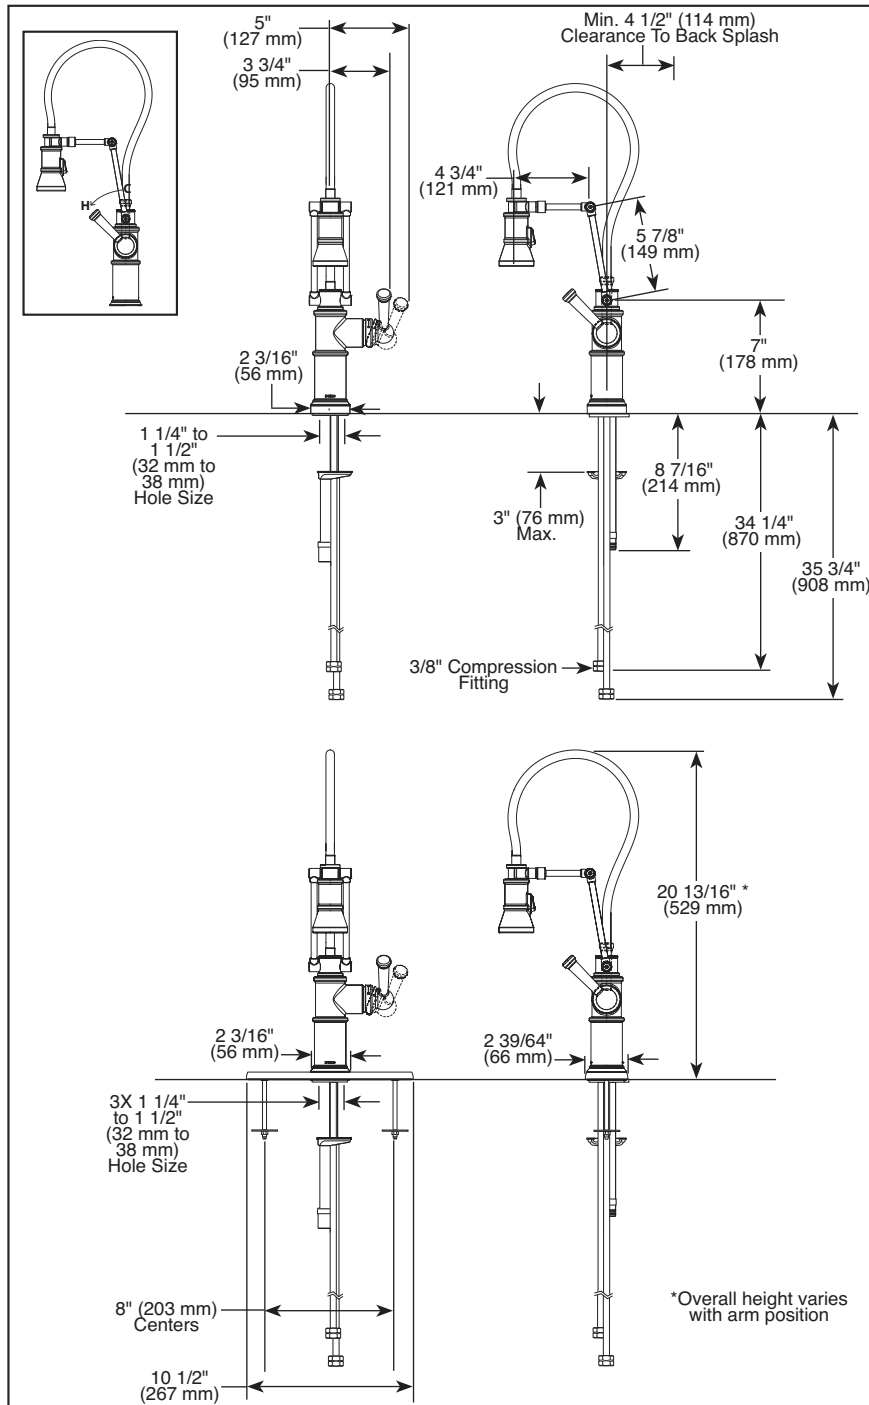

63225LF▲

With Optional
Escutcheon RP71451▲

Submitted Model No.:

Specific Features:

▲ Designate proper finish suffix

Brizo reserves the right (1) to make changes in specifications and materials, and (2) to change or discontinue models, both without notice or obligation. Dimensions are for reference only. See current full-line price book or www.brizo.com for finish options and product availability.

BSP-K-63225LF Rev. C

BRIZO®

KITCHEN FAUCETS

- Artesso™ Collection
- Single Handle Articulating Deck Mount

FEATURES:

- MagneDock® Magnetic Docking

STANDARD SPECIFICATIONS:

- Maximum 1.8 gpm @ 60 PSI, 6.8L/Min @ 414 kPa
- One or three hole mount (escutcheon optional)
- Diamond coated ceramic cartridge
- Quick connect hoses
- Arm rotates 360°
- 23" (584 mm) above-deck exposed hose
- Two-function wand: aerated stream or spray
- Dual integral check valves in sprayer

Note: Exterior arm screws are decorative and will NOT need to be tightened during the lifetime of the faucet. Turning or removing screws may hinder arm functionality and will void the faucet warranty.