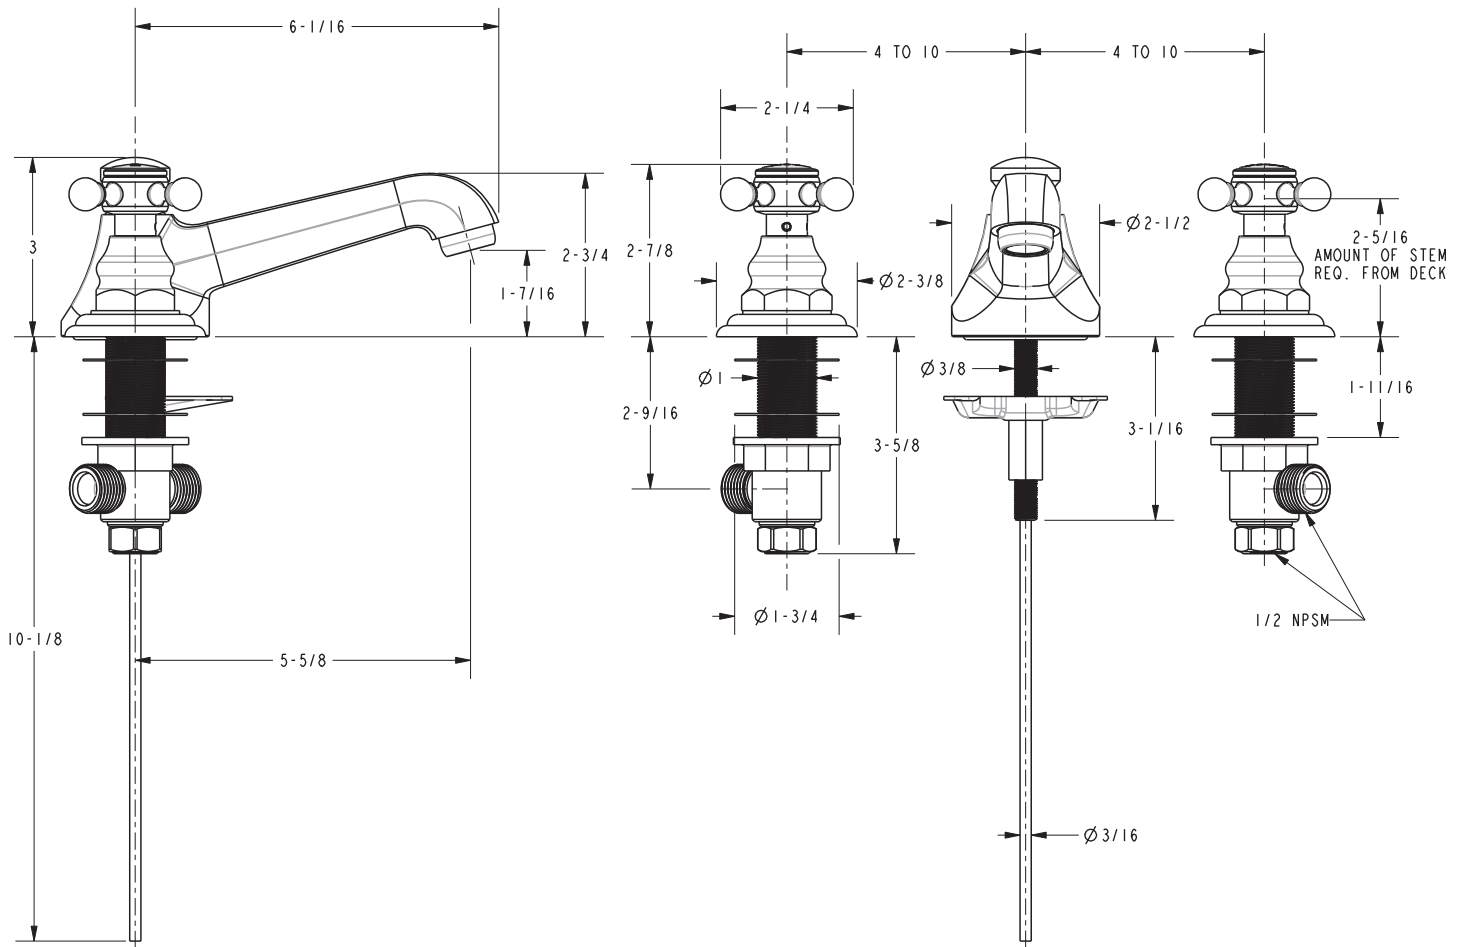

**Widespread Lavatory Faucet**  
**920**

**Features**

- Solid brass construction
- Brass valve bodies
- Quarter-turn washerless ceramic disc valve cartridges
- ADA compliant traditional cross handles
- Spout assembly with integral supply hoses
- Pop-up drain with tailpiece
- 1-7/16" (3.7 cm) spout height at outlet
- 5-5/8" (14.3 cm) spout reach (c-c)
- For 8" (20.3 cm) centers - Maximum 20" (50.8 cm)
- 1.2 gallons (4.5 liters) per minute maximum flow rate

**Product Specification:** Add "Color / Finish" suffix to Model number, below.

The two-handle Widespread Lavatory Faucet shall be made of solid brass construction. Faucet shall incorporate a spout assembly with integral supply hoses and feature brass valve bodies with quarter-turn washerless ceramic disc valve cartridges. Faucet shall have a 1.2 gallon (4.5 liter) per minute maximum flow rate. Product shall be for 8" (20.3 cm) centers - Maximum 20" (50.8 cm). Product shall incorporate a 1-7/16" (3.7 cm) spout height at outlet and a 5-5/8" (14.3 cm) spout reach (c-c). Faucet shall include a pop-up drain with tailpiece and incorporate ADA compliant traditional cross handles. Widespread Lavatory Faucet shall be Newport Brass Model 920/\_\_\_\_ .

## PRODUCT DIMENSIONS *(Units are in inches)*